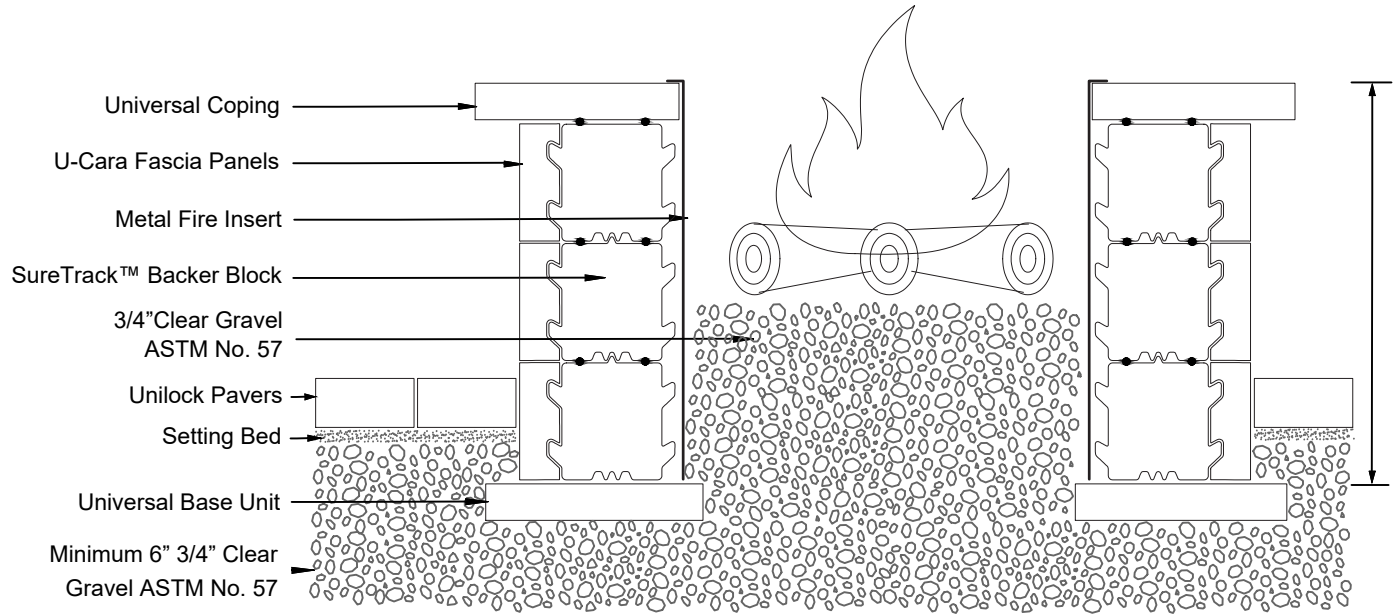

U-CARATM

REF: Detail_U-Cara_Fire_Pit

CROSS SECTION

FIRE PIT - MAX HEIGHT 21"

Notes:

This cross section is intended for preliminary design purposes only. Confirm site conditions and consult with a qualified design professional or installer prior to installation.