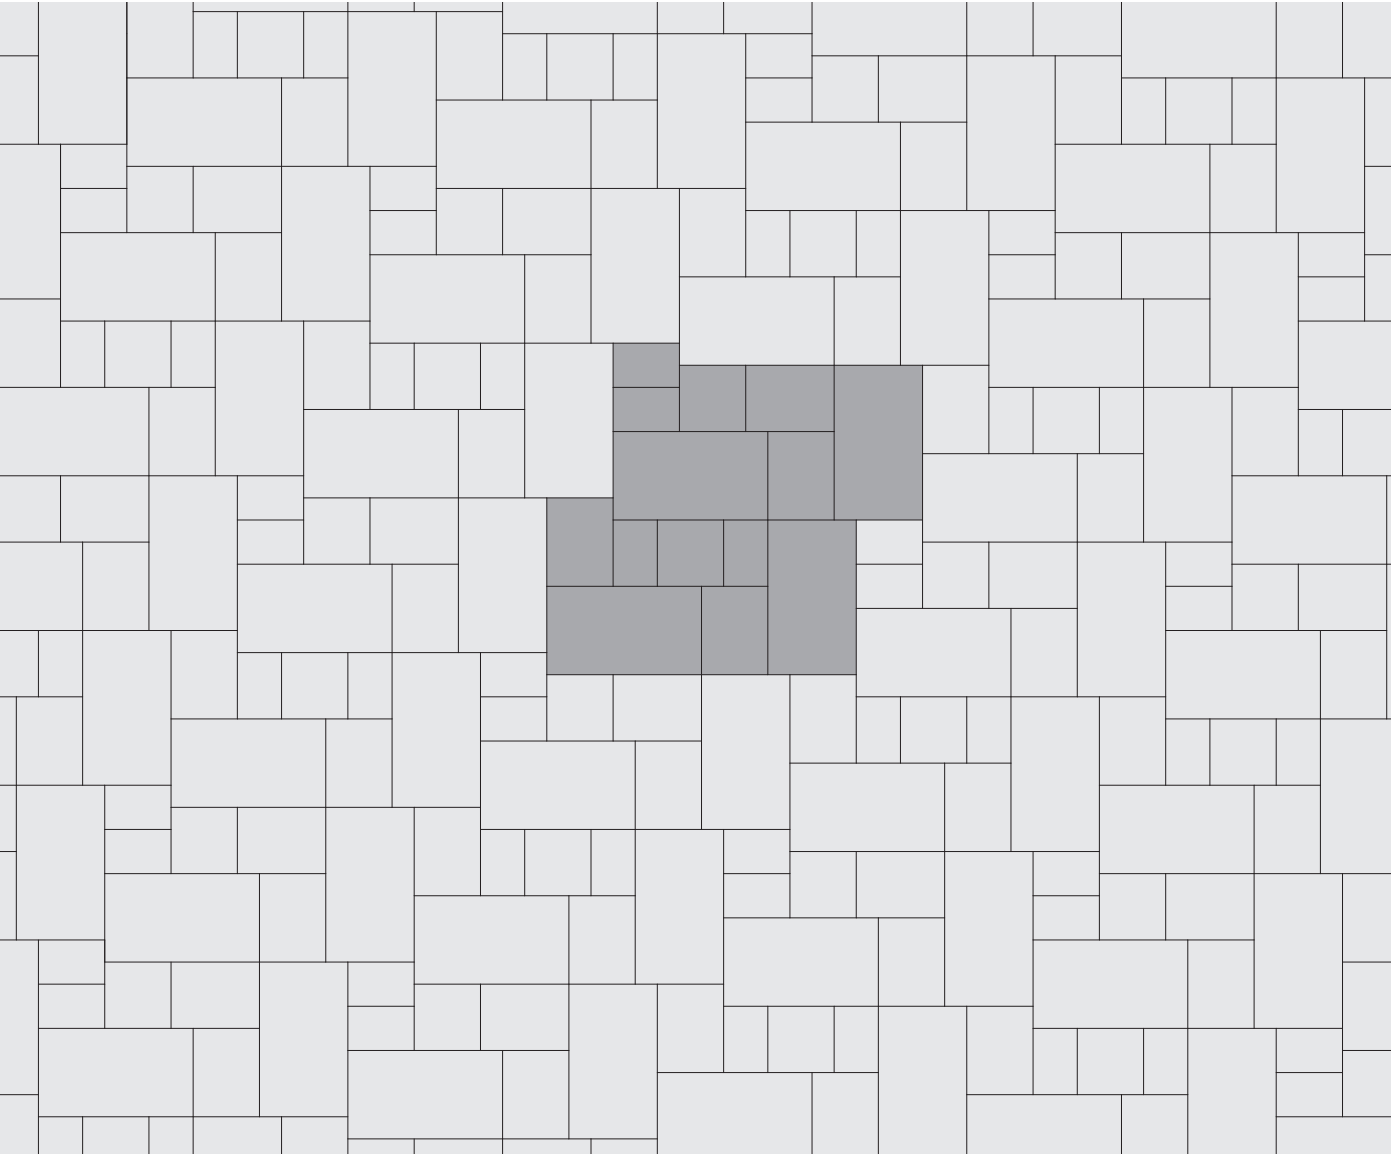

# RICHCLIFF®

## PATTERN E

45% Random 55% Large Rectangle 12 x 21"

Shaded area represents repeatable pattern.

**NOTE:** Some patterns may not necessarily reflect the percentages of stone sizes within a particular bundle configuration. In some cases you may have extras in one or more of the sizes. This must be accounted for in your planning and design.